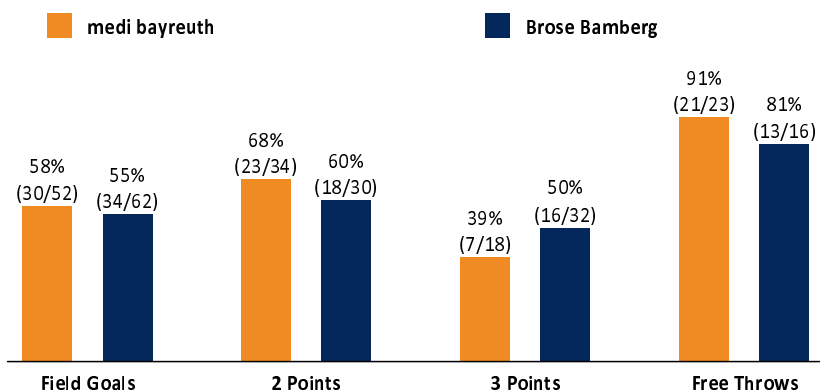

medi bayreuth

88 : 97

Brose Bamberg

Referee: RODRIGUEZ Toni
Umpires: KRÜPER Moritz / FINGERLING Stefan
Commissioner: GINTSCHEL Winfried

Attendance: 0
Bayreuth, Oberfrankenhalle (3.300 Plätze), SA 10 APR 2021, 20:30, Game-ID: 25729

Scoreboard table showing Q1, Q2, Q3, Q4 scores for BAY and BAM.

BAY - medi bayreuth (Coach: KORNER Raoul)

Main player statistics table for medi bayreuth including columns for No., Name, Min, PTS, 2 Points, 3 Points, Field Goals, Free Throws, OR, DR, TR, AS, ST, TO, BS, SB, PF, FD, EFF, +/-.

BAM - Brose Bamberg (Coach: ROJAKKERS Johan)

Main player statistics table for Brose Bamberg including columns for No., Name, Min, PTS, 2 Points, 3 Points, Field Goals, Free Throws, OR, DR, TR, AS, ST, TO, BS, SB, PF, FD, EFF, +/-.

Summary table comparing BAY and BAM across various categories like Rebounds, Assists, Fouls, Turnovers, Steals, Points in the Paint, etc.

EASYCREDIT-BBL.DE

Alle offiziellen Statistiken der easyCredit BBL, Daten, Rekorde uvm. gibt es auf easyCredit-BBL.de! News, Stats, Tabelle und Spielplan für unterwegs: Kostenfrei für iOS und Android in der offiziellen Liga-App!

MAGENTA SPORT

Keinen Korb mehr verpassen - Alle Spiele der easyCredit BBL und des MagentaSport BBL Pokals LIVE und in HD! Das größte Basketball-Angebot Deutschlands zuhause und mobil! www.MagentaSport.de

LEGEND
Min Minutes Played, DR Defensive Rebounds, AS Assists, BS Blocked Shots, PF Fouls, +/- Plus-Minus-Rating
DNP Did Not Play, OR Offensive Rebounds, ST Steals, SB Shots Blocked, FD Fouls Drawn, * Starters
PTS Points, TR Total Rebounds, TO Turnovers, EFF Efficiency = ((PTS + TR + AS + ST + BS) - ((FGA - FGM) + (FTA - FTM) + TO))