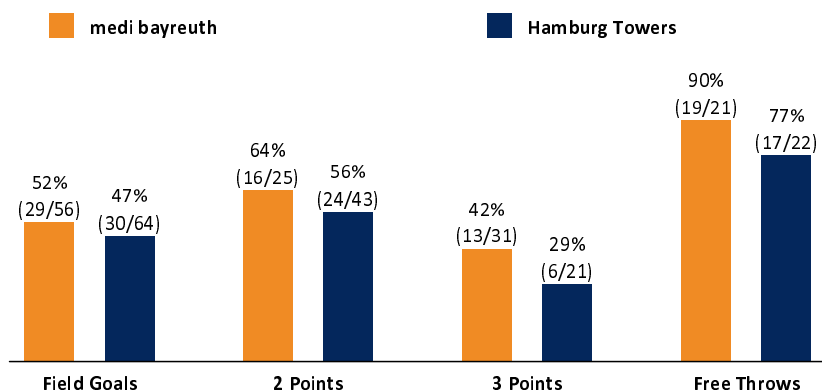

medi bayreuth

90 : 83

Hamburg Towers

Referee: BITTNER Steve (GER)
Umpires: HACK Johannes / BOHN Andreas (GER)
Commissioner: WEGNER Ronny (GER)

Attendance: 0
Bayreuth, Oberfrankenhalle (3.300 Plätze), DO 29 APR 2021, 19:00, Game-ID: 25760

Scoreboard table showing Q1, Q2, Q3, Q4 scores for BAY and HAM.

BAY - medi bayreuth (Coach: KORNER Raoul)

Main player statistics table for medi bayreuth including columns for No., Name, Min, PTS, 2 Points, 3 Points, Field Goals, Free Throws, OR, DR, TR, AS, ST, TO, BS, SB, PF, FD, EFF, +/-.

HAM - Hamburg Towers (Coach: CALLES Pedro)

Main player statistics table for Hamburg Towers including columns for No., Name, Min, PTS, 2 Points, 3 Points, Field Goals, Free Throws, OR, DR, TR, AS, ST, TO, BS, SB, PF, FD, EFF, +/-.

Summary statistics table comparing BAY and HAM across various metrics like Rebounds, Assists, Fouls, etc.

EASYCREDIT-BBL.DE

Alle offiziellen Statistiken der easyCredit BBL, Daten, Rekorde uvm. gibt es auf easyCredit-BBL.de! News, Stats, Tabelle und Spielplan für unterwegs: Kostenlos für iOS und Android in der offiziellen Liga-App!

MAGENTA SPORT

Keinen Korb mehr verpassen - Alle Spiele der easyCredit BBL und des MagentaSport BBL Pokals LIVE und in HD! Das größte Basketball-Angebot Deutschlands zuhause und mobil! www.MagentaSport.de

LEGEND
Min Minutes Played
DNP Did Not Play
PTS Points
DR Defensive Rebounds
OR Offensive Rebounds
TR Total Rebounds
AS Assists
ST Steals
TO Turnovers
BS Blocked Shots
SB Shots Blocked
EFF Efficiency = ((PTS + TR + AS + ST + BS) - ((FGA - FGM) + (FTA - FTM) + TO))
PF Fouls
FD Fouls Drawn
+/- Plus-Minus-Rating
* Starters