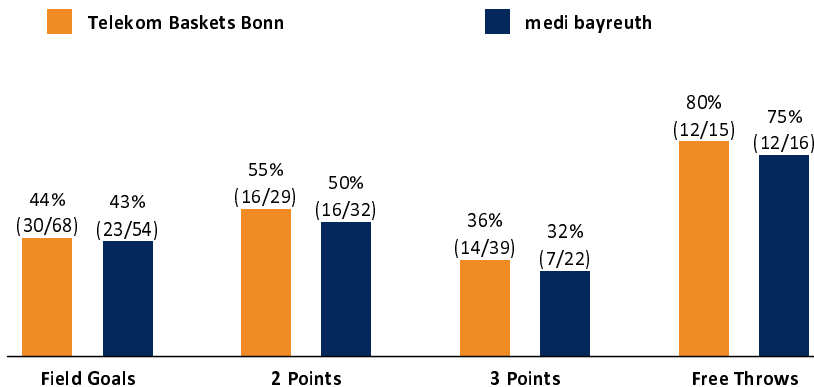

BAY - medi bayreuth (Coach: KORNER Raoul)

No.	Name	Min	PTS	2 Points	3 Points	Field Goals	Free Throws	OR	DR	TR	AS	ST	TO	BS	SB	PF	FD	EFF	+/-
*2	ANIM Sacar	21:56	5	2/6 (33%)	0/3 (0%)	2/9 (22%)	1/2 (50%)		1	1			2		1	2	3	-4	-19
6	WOHLRATH Kevin	20:17	5	0/1 (0%)	1/2 (50%)	1/3 (33%)	2/2 (100%)	1		1	1		1		1	1	1	4	0
7	JALALPOOR Philip	19:37	5	2/2 (100%)	0/2 (0%)	2/4 (50%)	1/2 (50%)		1	1			2			2	1	1	1
*10	DORETH Bastian	24:51	6		2/3 (67%)	2/3 (67%)			2	2	2		2			4	1	7	-17
11	SEIFERTH Andreas	17:19	4	1/4 (25%)		1/4 (25%)	2/2 (100%)	1	6	7			1			2	3	7	-3
14	SANDERS Moritz	1:31	0	0/1 (0%)	0/1 (0%)	0/2 (0%)			1	1			0					-2	2
*15	ALLEN Terry	26:18	9	1/4 (25%)	2/5 (40%)	3/9 (33%)	1/2 (50%)		7	7	1		3			1	1	7	-14
*19	SAJUS Martynas	22:37	12	6/6 (100%)		6/6 (100%)		2	2	4	3	1	4			3	5	16	-19
*21	JOESAAR Janari	25:39	12	3/5 (60%)	2/4 (50%)	5/9 (56%)			6	6	1	3			1			18	-16
22	WELLS Cameron	19:55	7	1/3 (33%)	0/2 (0%)	1/5 (20%)	5/6 (83%)				1		1			1	7	2	-20
Team / Coach									4	4			1						3
Totals		200:00	65	16/32 (50%)	7/22 (32%)	23/54 (43%)	12/16 (75%)	4	30	34	9	4	18		3	16	22	59	-21

BON	BAY
9 / 28 / 37	4 / 30 / 34
22	9
22	16
16	22
11	18
10	4
32	24
8	4
4	2
27 (83:56)	5 (13:18)
17-0 (83:56)	8-0 (13:18)
Lead Changes: 10	
Times Tied: 5	

EASYCREDIT-BBL.DE

Alle offiziellen Statistiken der easyCredit BBL, Daten, Rekorde uvm. gibt es auf easyCredit-BBL.de! Und für unterwegs: die neue offizielle Liga-App, kostenfrei für iOS und Android.

MAGENTASPORT.DE

Keinen Korb mehr verpassen - Alle Spiele der easyCredit Basketball Bundesliga und des MagentaSport BBL Pokals live auf MagentaSport.de

LEGEND

Min Minutes Played DR Defensive Rebounds AS Assists BS Blocked Shots PF Fouls +/- Plus-Minus-Rating
DNP Did Not Play OR Offensive Rebounds ST Steals SB Shots Blocked * Starters
PTS Points TR Total Rebounds TO Turnovers EFF Efficiency = ((PTS + TR + AS + ST + BS) - ((FGA - FGM) + (FTA - FTM) + TO))