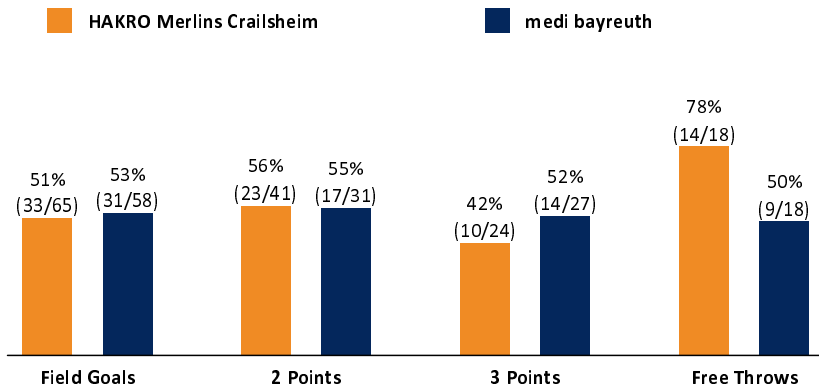

HAKRO Merlins Crailsheim 90 : 85

medi bayreuth

Referee: HACK Johannes
Umpires: SIROWI Dennis / REY Danjana
Commissioner: LAUPRECHT Claus-Arwed

Attendance: 1.996
Crailsheim, Arena Hohenlohe (3.000 Plätze), SA 16 APR 2022, 20:30, Game-ID: 26211

Summary table showing quarter scores for CRA and BAY across Q1, Q2, Q3, and Q4.

CRA - HAKRO Merlins Crailsheim (Coach: GLEIM Sebastian)

Main player statistics table for CRA, including columns for No., Name, Min, PTS, 2 Points, 3 Points, Field Goals, Free Throws, and various rebound and efficiency metrics.

BAY - medi bayreuth (Coach: KORNER Raoul)

Main player statistics table for BAY, including columns for No., Name, Min, PTS, 2 Points, 3 Points, Field Goals, Free Throws, and various rebound and efficiency metrics.

Summary table comparing CRA and BAY on various team statistics such as Rebounds, Assists, Fouls, Turnovers, Steals, and Points in the Paint.

EASYCREDIT-BBL.DE

Alle offiziellen Statistiken der easyCredit BBL, Daten, Rekorde uvm. gibt es auf easyCredit-BBL.de! Und für unterwegs: die neue offizielle Liga-App, kostenfrei für iOS und Android.

MAGENTASPORT.DE

Keinen Korb mehr verpassen - Alle Spiele der easyCredit Basketball Bundesliga und des MagentaSport BBL Pokals live auf MagentaSport.de

LEGEND
Min Minutes Played
DNP Did Not Play
PTS Points
DR Defensive Rebounds
OR Offensive Rebounds
TR Total Rebounds
AS Assists
ST Steals
TO Turnovers
BS Blocked Shots
SB Shots Blocked
EFF Efficiency = ((PTS + TR + AS + ST + BS) - ((FGA - FGM) + (FTA - FTM) + TO))
PF Fouls
FD Fouls Drawn
+/- Plus-Minus-Rating
* Starters