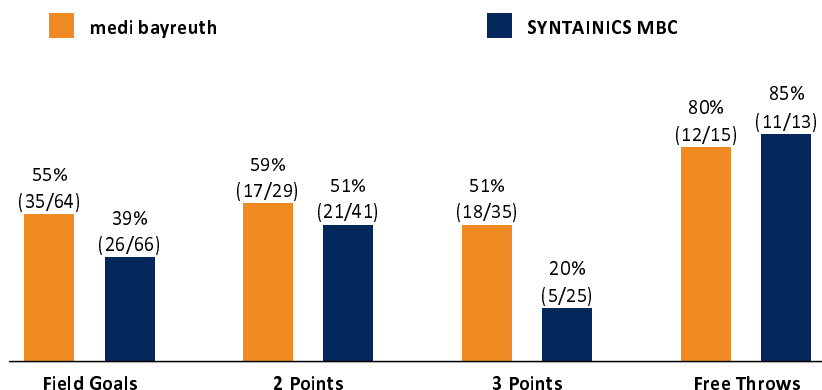

medi bayreuth

100 : 68

SYNTAINICS MBC

Referee: BARTH Benjamin
Umpires: BRENDDEL Nicolas / THEIS Christian
Commissioner: KINDERVATER Max

Attendance: 2.133
Bayreuth, Oberfrankenhalle (3.300 Plätze), SA 20 NOV 2021, 18:00, Game-ID: 26004

Scoreboard table showing Q1, Q2, Q3, Q4 scores for BAY and MBC.

BAY - medi bayreuth (Coach: KORNER Raoul)

Main player statistics table for BAY - medi bayreuth, including columns for No., Name, Min, PTS, 2 Points, 3 Points, Field Goals, Free Throws, OR, DR, TR, AS, ST, TO, BS, SB, PF, FD, EFF, +/-.

MBC - SYNTAINICS MBC (Coach: JOVOVIC Igor)

Main player statistics table for MBC - SYNTAINICS MBC, including columns for No., Name, Min, PTS, 2 Points, 3 Points, Field Goals, Free Throws, OR, DR, TR, AS, ST, TO, BS, SB, PF, FD, EFF, +/-.

Summary statistics table comparing BAY and MBC across various categories like Rebounds, Assists, Fouls, etc.

EASYCREDIT-BBL.DE

Alle offiziellen Statistiken der easyCredit BBL, Daten, Rekorde uvm. gibt es auf easyCredit-BBL.de! Und für unterwegs: die neue offizielle Liga-App, kostenfrei für iOS und Android.

MAGENTASPORT.DE

Keinen Korb mehr verpassen - Alle Spiele der easyCredit Basketball Bundesliga und des MagentaSport BBL Pokals live auf MagentaSport.de

LEGEND
Min Minutes Played
DNP Did Not Play
PTS Points
DR Defensive Rebounds
OR Offensive Rebounds
TR Total Rebounds
AS Assists
ST Steals
TO Turnovers
BS Blocked Shots
SB Shots Blocked
EFF Efficiency = ((PTS + TR + AS + ST + BS) - ((FGA - FGM) + (FTA - FTM) + TO))
PF Fouls
FD Fouls Drawn
+/- Plus-Minus-Rating
* Starters