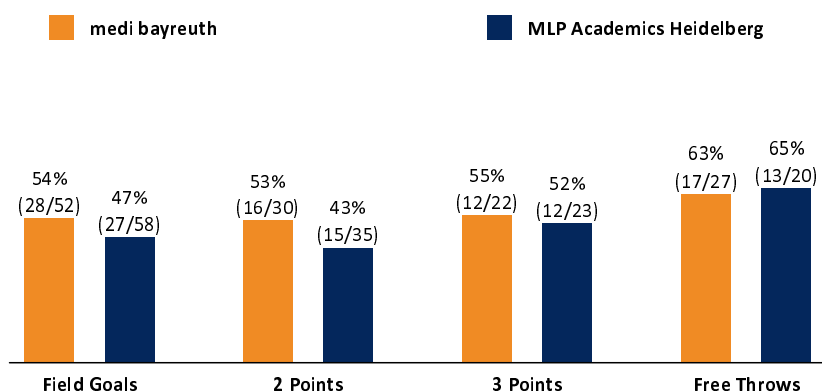

medi bayreuth

85 : 79 MLP Academics Heidelberg

Referee: LOTTERMOSER Robert
Umpires: MUTAPCIC Armin / LODER Benedikt
Commissioner: BENDER Ute

Attendance: 1.000
Bayreuth, Oberfrankenhalle (3.300 Plätze), SA 12 FEB 2022, 18:00, Game-ID: 26122

Summary table showing quarter scores for BAY and HDB across Q1, Q2, Q3, and Q4.

BAY - medi bayreuth (Coach: KORNER Raoul)

Main player statistics table for BAY, including columns for No., Name, Min, PTS, 2 Points, 3 Points, Field Goals, Free Throws, and various advanced stats.

HDB - MLP Academics Heidelberg (Coach: IGNIJATOVIC Branislav)

Main player statistics table for HDB, including columns for No., Name, Min, PTS, 2 Points, 3 Points, Field Goals, Free Throws, and various advanced stats.

Summary table comparing BAY and HDB on various performance metrics like Rebounds, Assists, Fouls, etc.

EASYCREDIT-BBL.DE

Alle offiziellen Statistiken der easyCredit BBL, Daten, Rekorde uvm. gibt es auf easyCredit-BBL.de! Und für unterwegs: die neue offizielle Liga-App, kostenfrei für iOS und Android.

MAGENTASPORT.DE

Keinen Korb mehr verpassen - Alle Spiele der easyCredit Basketball Bundesliga und des MagentaSport BBL Pokals live auf MagentaSport.de

LEGEND
Min Minutes Played
DNP Did Not Play
PTS Points
DR Defensive Rebounds
OR Offensive Rebounds
TR Total Rebounds
AS Assists
ST Steals
TO Turnovers
BS Blocked Shots
SB Shots Blocked
EFF Efficiency = ((PTS + TR + AS + ST + BS) - ((FGA - FGM) + (FTA - FTM) + TO))
PF Fouls
FD Fouls Drawn
+/- Plus-Minus-Rating
* Starters