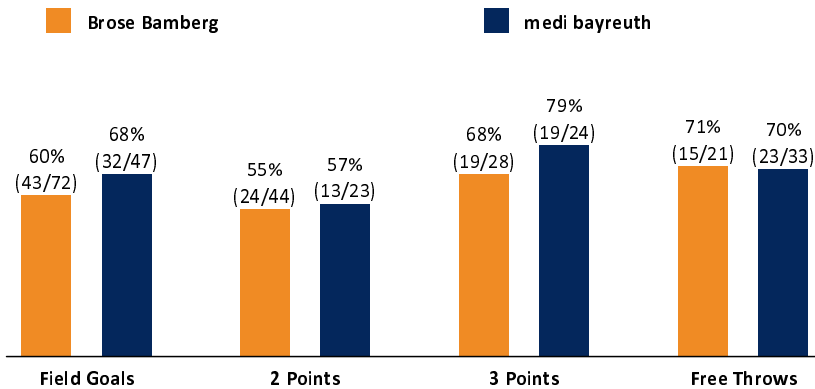

BAY - medi bayreuth (Coach: DRIJENCIC Miladen)

No.	Name	Min	PTS	2 Points	3 Points	Field Goals	Free Throws	OR	DR	TR	AS	ST	TO	BS	SB	PF	FD	EFF	+/-
0	CHILDRESS Brandon	27:36	21	0/2 (0%)	2/3 (67%)	2/5 (40%)	15/16 (94%)		4	4	8		5			2	10	24	-5
*1	HILL Ahmed	29:04	11	1/1 (100%)	3/3 (100%)	4/4 (100%)			3	3	2	2	1			2	1	17	-10
*2	LIVINGSTON II Otis	33:14	23	3/6 (50%)	5/6 (83%)	8/12 (67%)	2/2 (100%)		1	1	7	2	4			3	5	25	-14
8	DIALLO Nat	14:16	3	1/1 (100%)		1/1 (100%)	1/2 (50%)		1	1				1		2	1	4	-10
*9	BRUHNKE Kay	20:18	17	1/2 (50%)	5/7 (71%)	6/9 (67%)			1	1	1		1			4		15	-8
*10	DORETH Bastian	25:28	13	1/2 (50%)	3/3 (100%)	4/5 (80%)	2/2 (100%)	1	2	3	4					4	1	19	-13
16	NIKIC Kresimir	6:53	5	2/3 (67%)		2/3 (67%)	1/2 (50%)		1	1						1	1	4	2
*23	YOUNG Kalif	18:51	2				2/8 (25%)		1	1	2		2	1		3	4	-2	-6
44	GRANT Sasha	21:00	11	4/6 (67%)	1/2 (50%)	5/8 (63%)	0/1 (0%)		1	1	1		1			1	1	8	-9
52	KÄMPF Florian	3:20	0															0	3
Team / Coach								1	2	3		1					2		
Totals		200:00	106	13/23 (57%)	19/24 (79%)	32/47 (68%)	23/33 (70%)	2	17	19	25	4	15	2		22	24	116	-14

BAM	BAY
14 / 15 / 29	Rebounds OR/DR/TR
30	Assists
24	Fouls
22	Fouls Drawn
7	Turnovers
6	Steals
38	Points in the Paint
14	Second Chance Points
5	Fast Break Points
17 (104:87)	Biggest Lead
9-0 (80:71)	Biggest Scoring Run
Lead Changes: 14	
Times Tied: 10	

EASYCREDIT-BBL.DE

Alle offiziellen Statistiken der easyCredit BBL, Daten, Rekorde uvm. gibt es auf easyCredit-BBL.de! Und für unterwegs: die neue offizielle Liga-App, kostenfrei für iOS und Android.

MAGENTASPORT.DE

Keinen Korb mehr verpassen - Alle Spiele der easyCredit Basketball Bundesliga und des MagentaSport BBL Pokals live auf MagentaSport.de

LEGEND
Min Minutes Played   DR Defensive Rebounds   AS Assists   BS Blocked Shots   PF Fouls   +/- Plus-Minus-Rating
DNP Did Not Play   OR Offensive Rebounds   ST Steals   SB Shots Blocked   FD Fouls Drawn   * Starters
PTS Points   TR Total Rebounds   TO Turnovers   EFF Efficiency = ((PTS + TR + AS + ST + BS) - ((FGA - FGM) + (FTA - FTM) + TO))