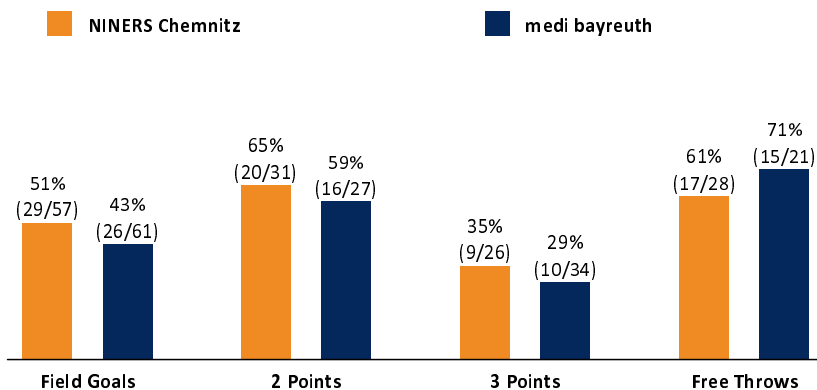

BAY - medi bayreuth (Coach: MASELL Lars)

No.	Name	Min	PTS	2 Points	3 Points	Field Goals	Free Throws	OR	DR	TR	AS	ST	TO	BS	SB	PF	FD	EFF	+/-	
0	CHILDRESS Brandon	30:00	12	1/2 (50%)	1/7 (14%)	2/9 (22%)	7/8 (88%)	2	2	4	4	3	2			2	8	13	-4	
*1	HILL Ahmed	16:31	2	1/3 (33%)	0/3 (0%)	1/6 (17%)			4	4	1	1	4			4		-1	-12	
*3	RICH Osaro Jürgen	22:40	12	1/2 (50%)	2/3 (67%)	3/5 (60%)	4/5 (80%)	2	5	7	1					1	4	17	-4	
8	DIALLO Nat	3:50	4	2/3 (67%)		2/3 (67%)	0/2 (0%)										1	1	-11	
9	BRUHNKE Kay	9:02	8	2/2 (100%)	1/3 (33%)	3/5 (60%)	1/2 (50%)	2	5	7			2	2		1	1	12	3	
*10	DORETH Bastian	20:29	3		1/2 (50%)	1/2 (50%)					2		2			2	1	2	-16	
16	NIKIC Kresimir	17:26	6	3/5 (60%)		3/5 (60%)			2	2	2	1	1	1		3	2	9	13	
21	WEST Jarrod	19:31	11	1/2 (50%)	3/7 (43%)	4/9 (44%)			2	2	2	1				5		11	9	
*23	YOUNG Kalif	18:44	4	2/3 (67%)		2/3 (67%)		1	1	2	1	2				3		8	-9	
*34	ROWE Jackson	30:57	15	3/3 (100%)	2/7 (29%)	5/10 (50%)	3/4 (75%)	1	1	2	5	2	2	1		1	3	17	0	
44	GRANT Sasha	10:50	0	0/2 (0%)	0/2 (0%)	0/4 (0%)		2	1	3					1	2		-1	-4	
52	KÄMPF Florian	DNP																		
Team / Coach									1	1			2					-1		
Totals			200:00	77	16/27 (59%)	10/34 (29%)	26/61 (43%)	15/21 (71%)	10	24	34	18	10	15	4	1	24	20	87	-7

CHE	BAY
7 / 28 / 35	10 / 24 / 34
25	18
20	24
24	20
15	15
5	10
38	32
9	2
8	5
23 (75:52)	1 (16:17)
7-0 (38:31)	15-0 (77:71)
Lead Changes: 2	
Times Tied: 3	

EASYCREDIT-BBL.DE
Alle offiziellen Statistiken der easyCredit BBL, Daten, Rekorde uvm. gibt es auf easyCredit-BBL.de! Und für unterwegs: die neue offizielle Liga-App, kostenfrei für iOS und Android.

MAGENTASPORT.DE
Keinen Korb mehr verpassen - Alle Spiele der easyCredit Basketball Bundesliga und des MagentaSport BBL Pokals live auf MagentaSport.de

LEGEND
Min Minutes Played   DR Defensive Rebounds   AS Assists   BS Blocked Shots   PF Fouls   +/- Plus-Minus-Rating
DNP Did Not Play   OR Offensive Rebounds   ST Steals   SB Shots Blocked   FD Fouls Drawn   * Starters
PTS Points   TR Total Rebounds   TO Turnovers   EFF Efficiency = ((PTS + TR + AS + ST + BS) - ((FGA - FGM) + (FTA - FTM) + TO))