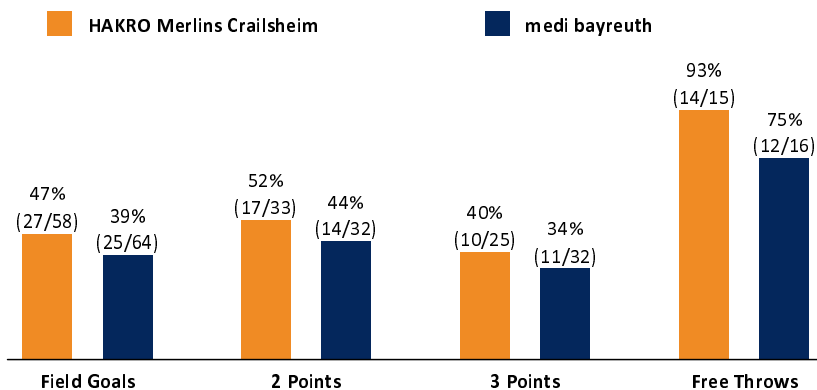

HAKRO Merlins Crailsheim 78 : 73

medi bayreuth

Referee: CICI Gentian
Umpires: HACK Johannes / ARIK Tamer
Commissioner: GINTSCHEL Winfried

Attendance: 2.384
Ilshofen, Arena Hohenlohe (3.000 Plätze), MI 5 APR 2023, 19:00, Game-ID: 27656

Summary table showing quarter scores for CRA and BAY across Q1, Q2, Q3, and Q4.

CRA - HAKRO Merlins Crailsheim (Coach: MARKOVIC Nikola)

Main player statistics table for CRA, including columns for No., Name, Min, PTS, 2 Points, 3 Points, Field Goals, Free Throws, and various rebound and efficiency metrics.

Summary table comparing CRA and BAY on various team statistics such as Rebounds, Assists, Fouls, Turnovers, Steals, Points in the Paint, Second Chance Points, Fast Break Points, Biggest Lead, Biggest Scoring Run, Lead Changes, and Times Tied.