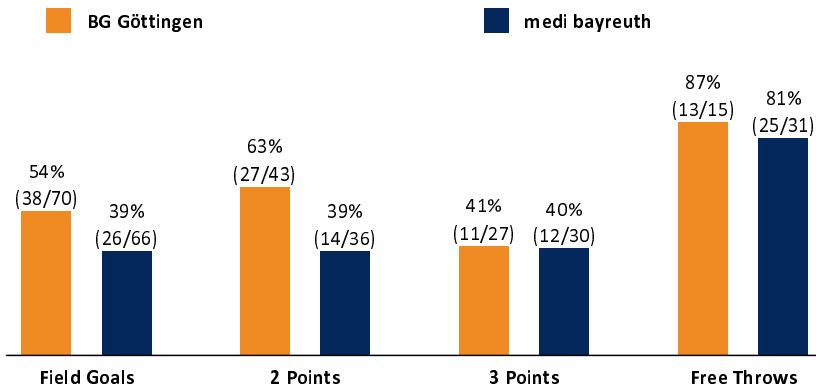

BG Göttingen

100 : 89

medi bayreuth

Referee: CICI Gentian
Umpires: KOVACEVIC Nesa / ARIK Tamer
Commissioner: BENDER Ute

Attendance: 2.167
Göttingen, Sparkassen Arena Göttingen (3.447 Plätze), DO 22 DEZ 2022, 19:00, Game-ID: 27618

Scoreboard table showing Q1, Q2, Q3, Q4 scores for GOT and BAY.

GOT - BG Göttingen (Coach: MOORS Roel)

Main player statistics table for GOT - BG Göttingen, including columns for No., Name, Min, PTS, 2 Points, 3 Points, Field Goals, Free Throws, OR, DR, TR, AS, ST, TO, BS, SB, PF, FD, EFF, +/-.

BAY - medi bayreuth (Coach: MASELL Lars)

Main player statistics table for BAY - medi bayreuth, including columns for No., Name, Min, PTS, 2 Points, 3 Points, Field Goals, Free Throws, OR, DR, TR, AS, ST, TO, BS, SB, PF, FD, EFF, +/-.

Summary statistics table comparing GOT and BAY across categories like Rebounds, Assists, Fouls, Turnovers, Steals, Points in the Paint, etc.

EASYCREDIT-BBL.DE

Alle offiziellen Statistiken der easyCredit BBL, Daten, Rekorde uvm. gibt es auf easyCredit-BBL.de! Und für unterwegs: die neue offizielle Liga-App, kostenfrei für iOS und Android.

MAGENTASPORT.DE

Keinen Korb mehr verpassen - Alle Spiele der easyCredit Basketball Bundesliga und des MagentaSport BBL Pokals live auf MagentaSport.de

LEGEND
Min Minutes Played
DNP Did Not Play
PTS Points
DR Defensive Rebounds
OR Offensive Rebounds
TR Total Rebounds
AS Assists
ST Steals
TO Turnovers
BS Blocked Shots
SB Shots Blocked
EFF Efficiency = ((PTS + TR + AS + ST + BS) - ((FGA - FGM) + (FTA - FTM) + TO))
PF Fouls
FD Fouls Drawn
+/- Plus-Minus-Rating
* Starters