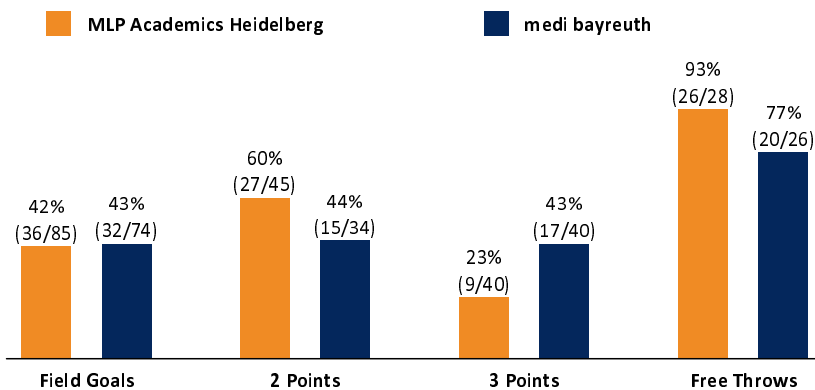

BAY - medi bayreuth (Coach: MASELL Lars)

No.	Name	Min	PTS	2 Points	3 Points	Field Goals	Free Throws	OR	DR	TR	AS	ST	TO	BS	SB	PF	FD	EFF	+/-
*0	CHILDRESS Brandon	41:01	37	2/7 (29%)	8/14 (57%)	10/21 (48%)	9/9 (100%)	1	6	7	5	2	3		2	4	7	37	2
1	HILL Ahmed	33:22	6	1/3 (33%)	1/6 (17%)	2/9 (22%)	1/1 (100%)		6	6	3	1	1			2	2	8	-10
*3	RICH Osaro Jürgen	19:46	9	2/3 (67%)	1/2 (50%)	3/5 (60%)	2/6 (33%)					1	3		1	5	3	1	10
9	BRUHNKE Kay	10:41	3	0/2 (0%)	1/6 (17%)	1/8 (13%)		1	1	2					1			-2	-16
10	DORETH Bastian	16:20	3		1/1 (100%)	1/1 (100%)		1	1	2	1				2		6		-15
16	NIKIC Kresimir	13:38	2	0/1 (0%)		0/1 (0%)	2/2 (100%)	2	1	3	1		2		2	1	3	-14	
*23	YOUNG Kalif	18:19	1	0/2 (0%)		0/2 (0%)	1/2 (50%)	3	1	4		1	2		5	1	1	5	
*34	ROWE Jackson	38:47	14	4/6 (67%)	1/3 (33%)	5/9 (56%)	3/4 (75%)	1	9	10	1		5	4	1	1	3	19	-4
*43	SARGIUNAS Ignas	42:38	24	5/9 (56%)	4/8 (50%)	9/17 (53%)	2/2 (100%)	1	2	3	6	2	3		2	1	2	24	4
44	GRANT Sasha	15:28	2	1/1 (100%)		1/1 (100%)			2	2			3		5		1	8	
Team / Coach								4	1	5			2					3	
Totals		250:00	101	15/34 (44%)	17/40 (43%)	32/74 (43%)	20/26 (77%)	14	30	44	17	7	24	4	6	28	19	101	-6

HDB	BAY
19 / 28 / 47	Rebounds OR/DR/TR 14 / 30 / 44
19	Assists 17
19	Fouls 28
28	Fouls Drawn 19
16	Turnovers 24
10	Steals 7
52	Points in the Paint 28
16	Second Chance Points 9
2	Fast Break Points 6
13 (38:25)	Biggest Lead 7 (73:80)
9-0 (15:10)	Biggest Scoring Run 12-0 (71:74)
	Lead Changes: 8
	Times Tied: 9

EASYCREDIT-BBL.DE

Alle offiziellen Statistiken der easyCredit BBL, Daten, Rekorde uvm. gibt es auf easyCredit-BBL.de! Und für unterwegs: die neue offizielle Liga-App, kostenfrei für iOS und Android.

MAGENTASPORT.DE

Keinen Korb mehr verpassen - Alle Spiele der easyCredit Basketball Bundesliga und des MagentaSport BBL Pokals live auf MagentaSport.de

LEGEND
Min Minutes Played   DR Defensive Rebounds   AS Assists   BS Blocked Shots   PF Fouls   +/- Plus-Minus-Rating
DNP Did Not Play   OR Offensive Rebounds   ST Steals   SB Shots Blocked   FD Fouls Drawn   * Starters
PTS Points   TR Total Rebounds   TO Turnovers   EFF Efficiency = ((PTS + TR + AS + ST + BS) - ((FGA - FGM) + (FTA - FTM) + TO))