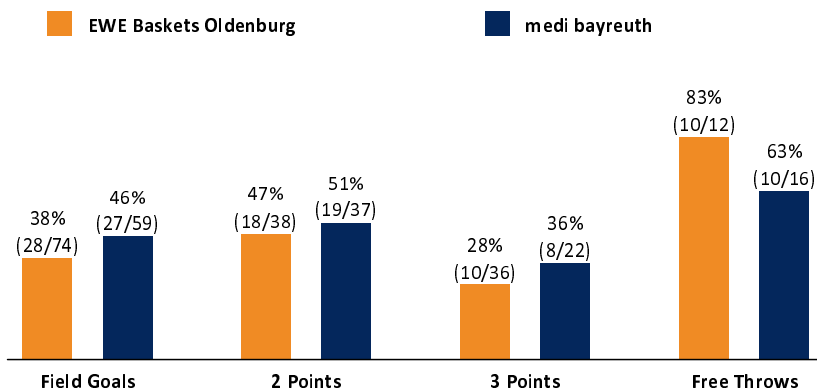

EWE Baskets Oldenburg **76 : 72**

medi bayreuth

Referee: ORUZGANI Zulfikar
 Umpires: SIROWI Dennis / KRAUSE Tim
 Commissioner: EICHHORN Christian

Attendance: 5.160
 Oldenburg, EWE Arena Oldenburg (6.000 Plätze), MI 5 OKT 2022, 20:30, Game-ID: 27480

OLD	BAY
21 / 17 / 38	Rebounds OR/DR/TR
15	Assists
21	Fouls
19	Fouls Drawn
10	Turnovers
11	Steals
32	Points in the Paint
17	Second Chance Points
11	Fast Break Points
6 (49:43)	Biggest Lead
9-0 (29:31)	Biggest Scoring Run
	Lead Changes: 7
	Times Tied: 6