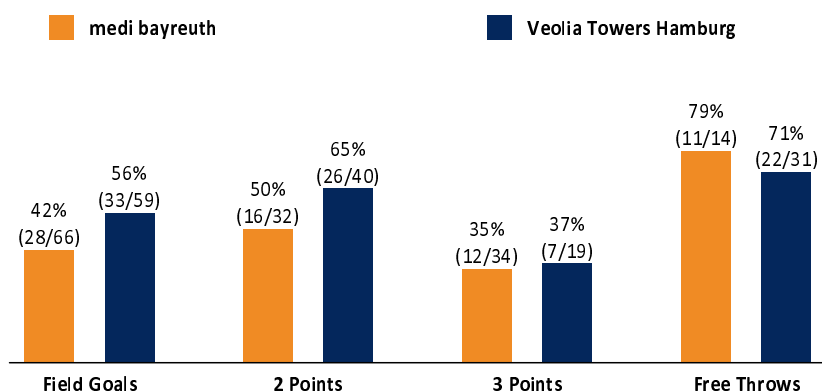

medi bayreuth

79 : 95 Veolia Towers Hamburg

Referee: PANTHER Anne
Umpires: BARTH Benjamin / THEIS Christian
Commissioner: BENDER Ute

Attendance: 2.507
Bayreuth, Oberfrankenhalle Bayreuth (3.300 Plätze), SA 8 OKT 2022, 18:00, Game-ID: 27483

Scoreboard table showing quarter scores for BAY and HAM across Q1, Q2, Q3, and Q4.

BAY - medi bayreuth (Coach: MASELL Lars)

Main player statistics table for medi bayreuth, including columns for No., Name, Min, PTS, 2 Points, 3 Points, Field Goals, Free Throws, and various advanced metrics.

HAM - Veolia Towers Hamburg (Coach: KORNER Raoul)

Main player statistics table for Veolia Towers Hamburg, including columns for No., Name, Min, PTS, 2 Points, 3 Points, Field Goals, Free Throws, and various advanced metrics.

Summary statistics table comparing BAY and HAM across various categories like Rebounds, Assists, Fouls, etc.

EASYCREDIT-BBL.DE

Alle offiziellen Statistiken der easyCredit BBL, Daten, Rekorde uvm. gibt es auf easyCredit-BBL.de! Und für unterwegs: die neue offizielle Liga-App, kostenfrei für iOS und Android.

MAGENTASPORT.DE

Keinen Korb mehr verpassen - Alle Spiele der easyCredit Basketball Bundesliga und des MagentaSport BBL Pokals live auf MagentaSport.de

LEGEND
Min Minutes Played
DNP Did Not Play
PTS Points
DR Defensive Rebounds
OR Offensive Rebounds
TR Total Rebounds
AS Assists
ST Steals
TO Turnovers
BS Blocked Shots
SB Shots Blocked
EFF Efficiency = ((PTS + TR + AS + ST + BS) - ((FGA - FGM) + (FTA - FTM) + TO))
PF Fouls
FD Fouls Drawn
+/- Plus-Minus-Rating
* Starters