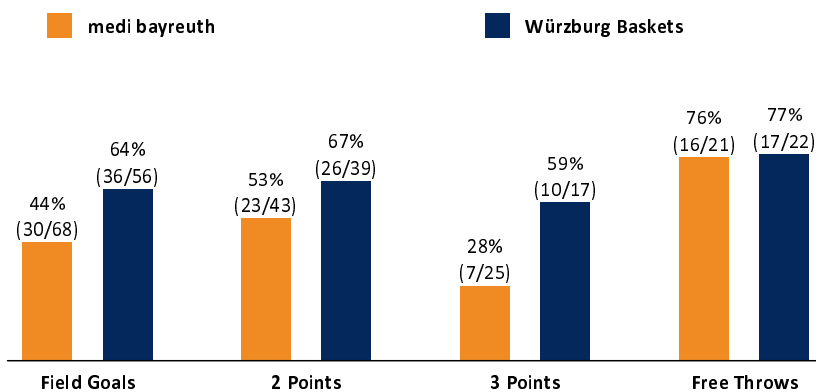

medi bayreuth

83 : 99

Würzburg Baskets

Referee: BITTNER Steve
Umpires: KATTUR Radeesh / IGLESIAS AMBROSIO Adrian
Commissioner: GINTSCHEL Winfried

Attendance: 3.008
Bayreuth, Oberfrankenhalle Bayreuth (3.300 Plätze), SO 8 JAN 2023, 15:00, Game-ID: 27587

Scoreboard table showing Q1, Q2, Q3, Q4 scores for BAY and WUE.

BAY - medi bayreuth (Coach: MASELL Lars)

Main player statistics table for medi bayreuth including columns for No., Name, Min, PTS, 2 Points, 3 Points, Field Goals, Free Throws, OR, DR, TR, AS, ST, TO, BS, SB, PF, FD, EFF, +/-.

WUE - Würzburg Baskets (Coach: FILIPOVSKI Sasa)

Main player statistics table for Würzburg Baskets including columns for No., Name, Min, PTS, 2 Points, 3 Points, Field Goals, Free Throws, OR, DR, TR, AS, ST, TO, BS, SB, PF, FD, EFF, +/-.

Summary comparison table between BAY and WUE for various statistics like Rebounds, Assists, Fouls, etc.

EASYCREDIT-BBL.DE

Alle offiziellen Statistiken der easyCredit BBL, Daten, Rekorde uvm. gibt es auf easyCredit-BBL.de! Und für unterwegs: die neue offizielle Liga-App, kostenfrei für iOS und Android.

MAGENTASPORT.DE

Keinen Korb mehr verpassen - Alle Spiele der easyCredit Basketball Bundesliga und des MagentaSport BBL Pokals live auf MagentaSport.de

LEGEND
Min Minutes Played
DNP Did Not Play
PTS Points
DR Defensive Rebounds
OR Offensive Rebounds
TR Total Rebounds
AS Assists
ST Steals
TO Turnovers
BS Blocked Shots
SB Shots Blocked
PF Fouls
FD Fouls Drawn
EFF Efficiency = ((PTS + TR + AS + ST + BS) - ((FGA - FGM) + (FTA - FTM) + TO))
+/- Plus-Minus-Rating
* Starters