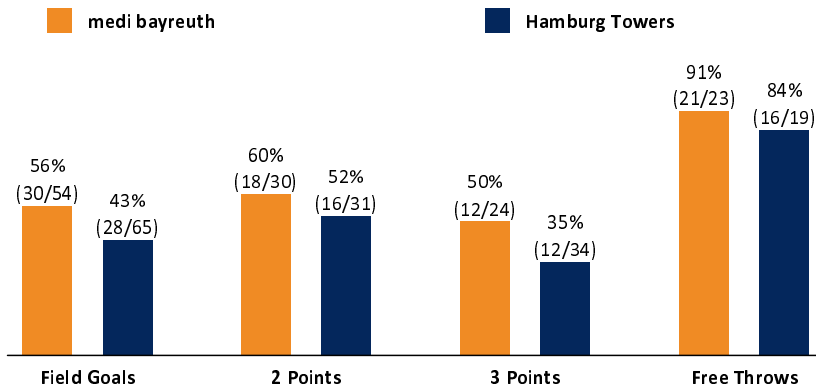

HAM - Hamburg Towers (Coach: CALLES Pedro)

No.	Name	Min	PTS	2 Points	3 Points	Field Goals	Free Throws	OR	DR	TR	AS	ST	TO	BS	SB	PF	FD	EFF	+/-	
0	BROWN Jaylon	15:56	19	4/5 (80%)	3/6 (50%)	7/11 (64%)	2/2 (100%)	1		1		1	3			4	1	14	-4	
1	BROWN Zachary	25:38	13	1/4 (25%)	3/4 (75%)	4/8 (50%)	2/2 (100%)	1	1	2	2	3			1	3	2	16	-4	
*3	DILEO Maximilian	14:10	0		0/3 (0%)	0/3 (0%)					2	1				3	0	-11		
*5	HOMESLEY Caleb	21:49	16	1/1 (100%)	3/9 (33%)	4/10 (40%)	5/5 (100%)		3	3	2		2	1		1	2	14	1	
6	RICH Osaro Jürgen	DNP																		
8	CHRISTEN Robin	15:45	11	1/1 (100%)	2/4 (50%)	3/5 (60%)	3/4 (75%)		4	4	3	2	1			4	4	16	-1	
*11	KOTSAR Maik	25:54	15	7/9 (78%)		7/9 (78%)	1/2 (50%)	3	1	4	1	1	2			4	2	16	-12	
*12	HINRICHS Seth	28:00	8	1/3 (33%)	1/5 (20%)	2/8 (25%)	3/4 (75%)	3	2	5	4					1	2	10	-7	
17	EDIGIN Eddy	12:48	2	1/3 (33%)		1/3 (33%)		2		2			2			3	1	0	2	
21	HOLLATZ Justus	16:43	0	0/2 (0%)	0/2 (0%)	0/4 (0%)			4	4	2		1			1	2	1	-5	
*44	DURHAM Jabri	23:17	0	0/3 (0%)	0/1 (0%)	0/4 (0%)			2	2	3	2	2			2	2	1	-4	
Team / Coach								1	2	3						3				
Totals			200:00	84	16/31 (52%)	12/34 (35%)	28/65 (43%)	16/19 (84%)	11	19	30	19	10	13	1	1	23	21	91	-9

BAY	HAM
5 / 26 / 31	11 / 19 / 30
23	19
23	23
22	21
17	13
4	10
30	32
10	11
20	18
19 (74:55)	5 (3:8)
11-0 (58:47)	9-0 (77:68)
Lead Changes: 3	
Times Tied: 7	

EASYCREDIT-BBL.DE

Alle offiziellen Statistiken der easyCredit BBL, Daten, Rekorde uvm. gibt es auf easyCredit-BBL.de! Und für unterwegs: die neue offizielle Liga-App, kostenfrei für iOS und Android.

MAGENTASPORT.DE

Keinen Korb mehr verpassen - Alle Spiele der easyCredit Basketball Bundesliga und des MagentaSport BBL Pokals live auf MagentaSport.de

LEGEND
Min Minutes Played   DR Defensive Rebounds   AS Assists   BS Blocked Shots   PF Fouls   +/- Plus-Minus-Rating
DNP Did Not Play   OR Offensive Rebounds   ST Steals   SB Shots Blocked   FD Fouls Drawn   * Starters
PTS Points   TR Total Rebounds   TO Turnovers   EFF Efficiency = ((PTS + TR + AS + ST + BS) - ((FGA - FGM) + (FTA - FTM) + TO))